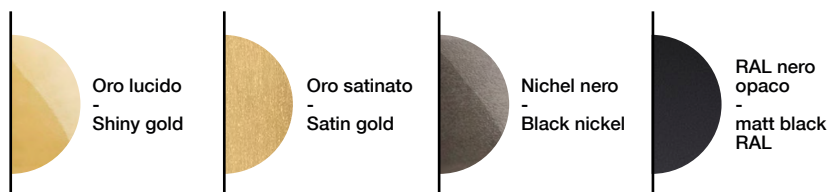

eclissi

Studio in Project

Finitura - Finish

Colori - Colors

Trasparente
-
Transparent

Finiture effetto marmo - Marble effect finishes

Tan grain

Calacatta
electric silver

Calacatta natural

Quarzite
brown

* Altre finiture e colori su richiesta - Other finishes and colors on request *