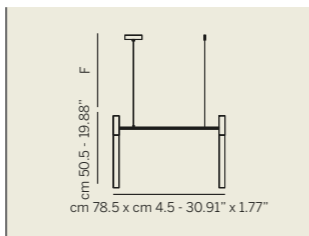

LINEA S2D - TUBE 40

2 led star 4,5W - 4000°K - 12 Vdc
880 lm - life time 30.000 hrs
SMD type Z5M6 - Dimmable: yes

Aggancio con tiranti e tasselli a soffitto (F). Hook with metal cables and ceiling cable gripper (F)

vetri / glass
metalli / metal