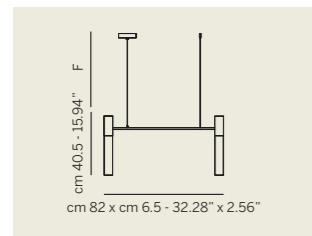

LINEA S2C - TUBE 60

2 led star 4,5W - 4000°K - 12 Vdc
880 lm - life time 30.000 hrs
SMD type Z5M5 - Dimmable: yes

Aggancio con tiranti e tasselli a soffitto (F). Hook with metal cables and ceiling cable gripper (F)

vetri / glass
metalli / metal