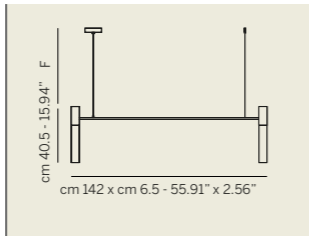

LINEA S2B - TUBE 60

2 led star 4,5W - 4000°K - 12 Vdc
880 lm - life time 30.000 hrs
SMD type Z5M4 - Dimmable: yes

Aggancio con tiranti e tasselli a soffitto (F). Hook with metal cables and ceiling cable gripper (F)

vetri / glass
metalli / metal