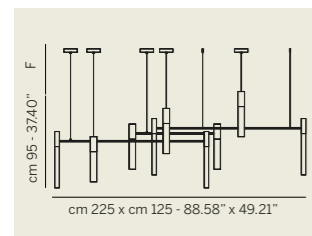

LINEA S12

12 led star 4,5W - 4000°K - 12 Vdc
5280 lm - life time 30.000 hrs
SMD type Z5M2 - Dimmable: yes

Aggancio con tiranti e tasselli a soffitto (F). Hook with metal cables and ceiling cable gripper (F)

vetri / glass
metalli / metal