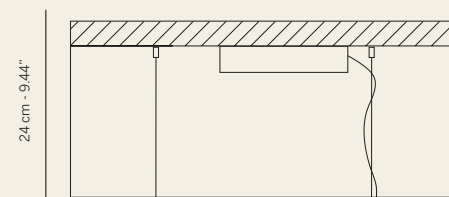

AGGANCIO CON TIRANTI E TASSELLI A SOFFITTO (F)
HOOK WITH METAL CABLES AND CEILING CABLE GRIPPER (F)

L'altezza delle sospensioni è calcolata escludendo l'aggancio.
Aggancio con rosone e tiranti con tasselli a soffitto H minima 24 cm - 9.44\"/>

The height of suspensions is calculated by excluding the hook.
Hook with the ceiling cup and metal cables with ceiling cable gripper has the minimum height 24 cm. - 9.44\"/>